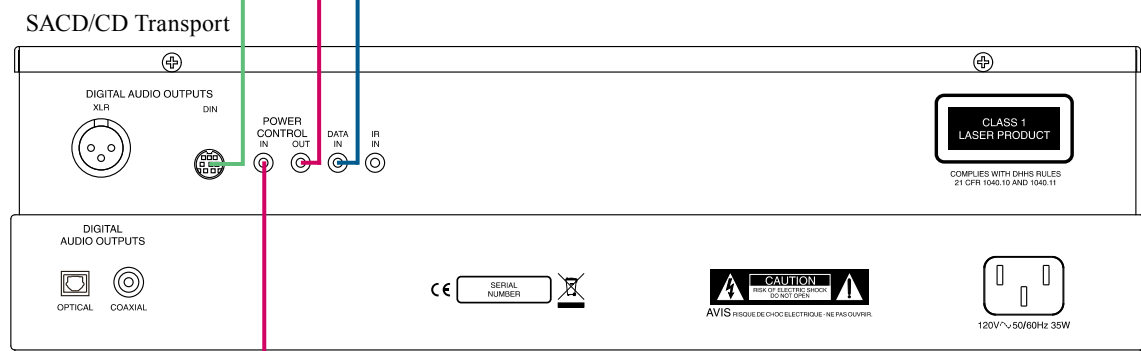

Connection Legend:

- Data Cable* - — Digital Signal Cable - —
 - Sensor/Keypad Cable - — RS232 Cable - —
 - Power Control Cable* - — Ground Wire - —
 - Audio Signal Cable - — AC Power Cords - —
 - Video Signal Cable - — Loudspeaker Cable - —
 - RF Signal Cable - —
- * 2 conductor shielded with 1/8 inch stereo mini phone plug on each end.

Connection Legend:

- Data Cable* - —
 - Sensor/Keypad Cable - —
 - Power Control Cable* - —
 - Audio Signal Cable - —
 - Video Signal Cable - —
 - RF Signal Cable - —
 - Digital Signal Cable - —
 - RS232 Cable - —
 - Ground Wire - —
 - AC Power Cords - —
 - Loudspeaker Cable - —
- * 2 conductor shielded with 1/8 inch stereo mini phone plug on each end.