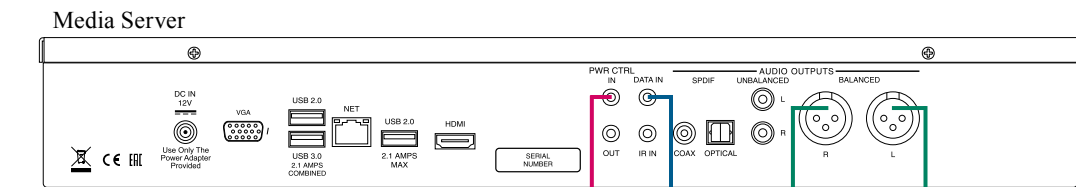

Connection Legend:

- Data Cable* - — Digital Signal Cable - —
 - Sensor/Keypad Cable - — RS232 Cable - —
 - Power Control Cable* - — Ground Wire - —
 - Audio Signal Cable - — AC Power Cords - —
 - Video Signal Cable - — Loudspeaker Cable - —
 - RF Signal Cable - —
- * 2 conductor shielded with 1/8 inch stereo mini phone plug on each end.

Connection Legend:

- Data Cable* - —
 - Sensor/Keypad Cable - —
 - Power Control Cable* - —
 - Audio Signal Cable - —
 - Video Signal Cable - —
 - RF Signal Cable - —
 - Digital Signal Cable - —
 - RS232 Cable - —
 - Ground Wire - —
 - AC Power Cords - —
 - Loudspeaker Cable - —
- * 2 conductor shielded with 1/8 inch stereo mini phone plug on each end.