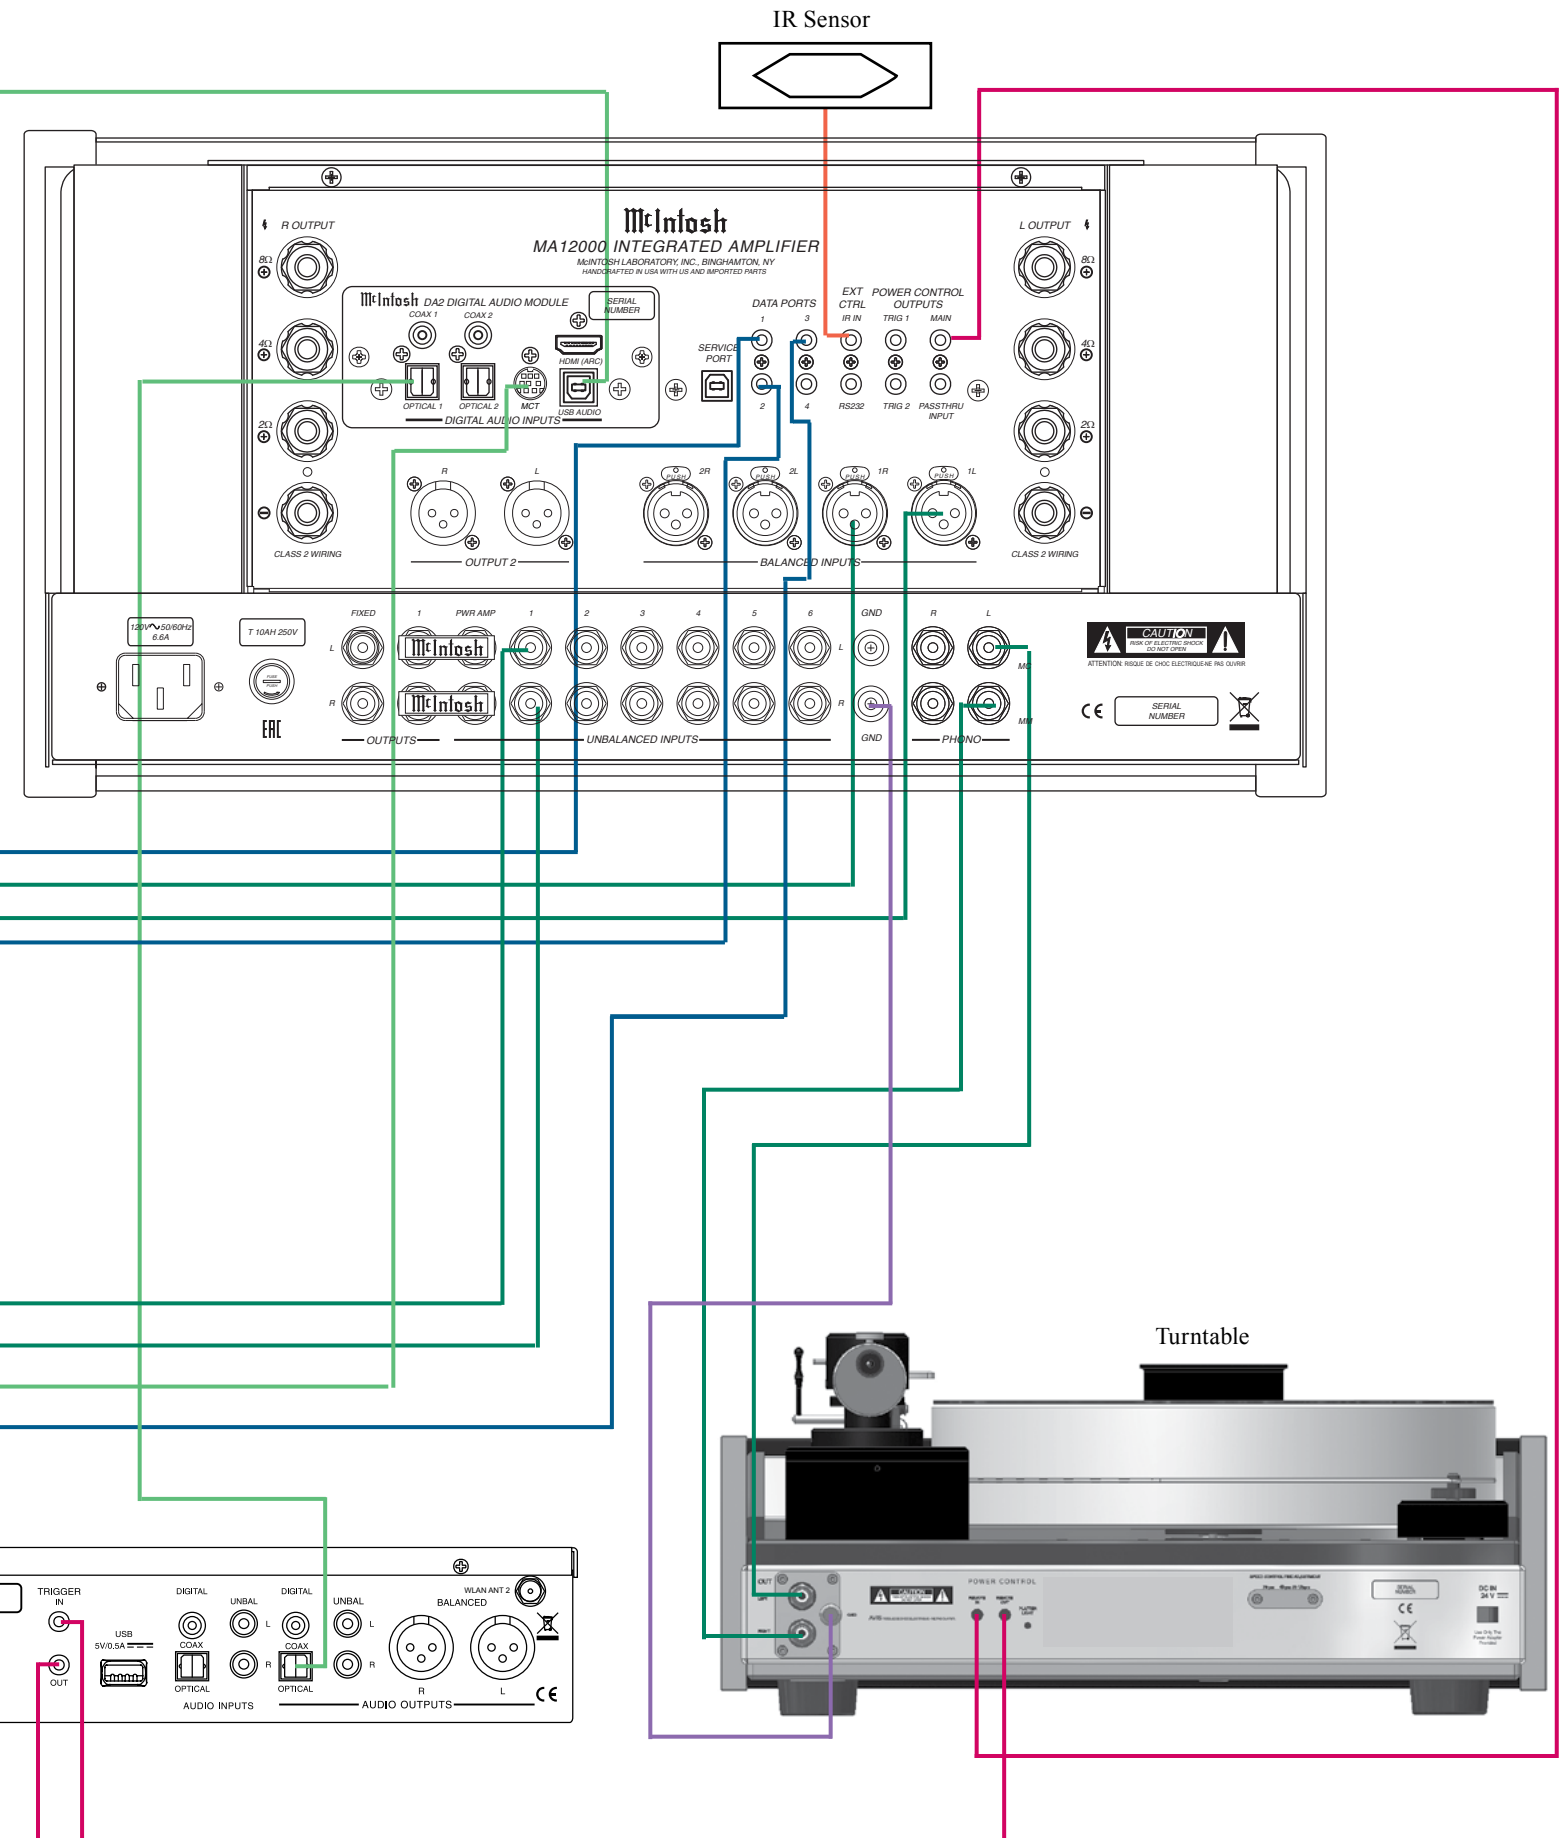

Connection Legend:

- Data Cable* - — Digital Signal Cable - —
 - Sensor/Keypad Cable - — RS232 Cable - —
 - Power Control Cable* - — Ground Wire - —
 - Audio Signal Cable - — AC Power Cords - —
 - Video Signal Cable - — Loudspeaker Cable - —
 - RF Signal Cable - —
- * 2 conductor shielded with 1/8 inch stereo mini phone plug on each end.

Connection Legend:

- Data Cable* - —
 - Sensor/Keypad Cable - —
 - Power Control Cable* - —
 - Audio Signal Cable - —
 - Video Signal Cable - —
 - RF Signal Cable - —
 - Digital Signal Cable - —
 - RS232 Cable - —
 - Ground Wire - —
 - AC Power Cords - —
 - Loudspeaker Cable - —
- * 2 conductor shielded with 1/8 inch stereo mini phone plug on each end.