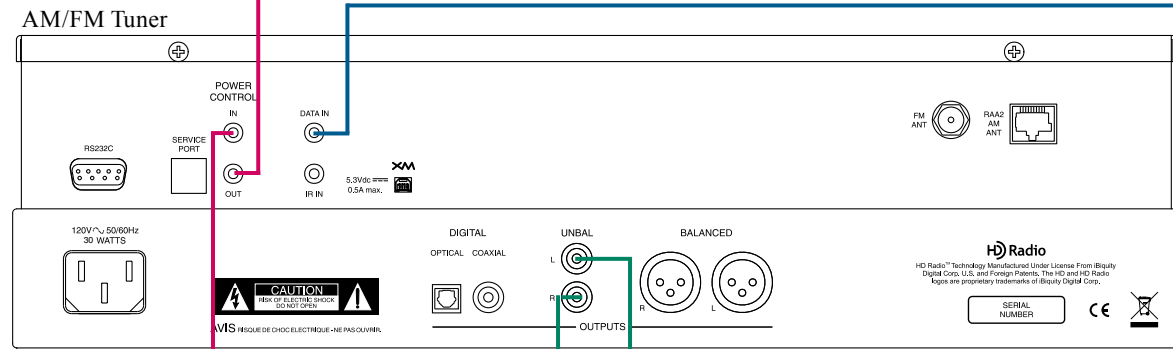

Connection Legend:

- Data Cable* - — Digital Signal Cable - —
 - Sensor/Keypad Cable - — RS232 Cable - —
 - Power Control Cable* - — Ground Wire - —
 - Audio Signal Cable - — AC Power Cords - —
 - Video Signal Cable - — Loudspeaker Cable - —
 - RF Signal Cable - —
- * 2 conductor shielded with 1/8 inch stereo mini phone plug on each end.

Connection Legend:

- Data Cable* - —
 - Sensor/Keypad Cable - —
 - Power Control Cable* - —
 - Audio Signal Cable - —
 - Video Signal Cable - —
 - RF Signal Cable - —
 - Digital Signal Cable - —
 - RS232 Cable - —
 - Ground Wire - —
 - AC Power Cords - —
 - Loudspeaker Cable - —
- * 2 conductor shielded with 1/8 inch stereo mini phone plug on each end.