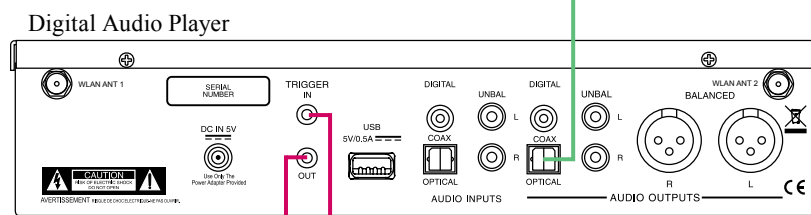

Connection Legend:

- Data Cable* - — Digital Signal Cable - —
 - Sensor/Keypad Cable - — RS232 Cable - —
 - Power Control Cable* - — Ground Wire - —
 - Audio Signal Cable - — AC Power Cords - —
 - Video Signal Cable - — Loudspeaker Cable - —
 - RF Signal Cable - —
- * 2 conductor shielded with 1/8 inch stereo mini phone plug on each end.

Connection Legend:

- Data Cable* - —
 - Sensor/Keypad Cable - —
 - Power Control Cable* - —
 - Audio Signal Cable - —
 - Video Signal Cable - —
 - RF Signal Cable - —
 - Digital Signal Cable - —
 - RS232 Cable - —
 - Ground Wire - —
 - AC Power Cords - —
 - Loudspeaker Cable - —
- * 2 conductor shielded with 1/8 inch stereo mini phone plug on each end.